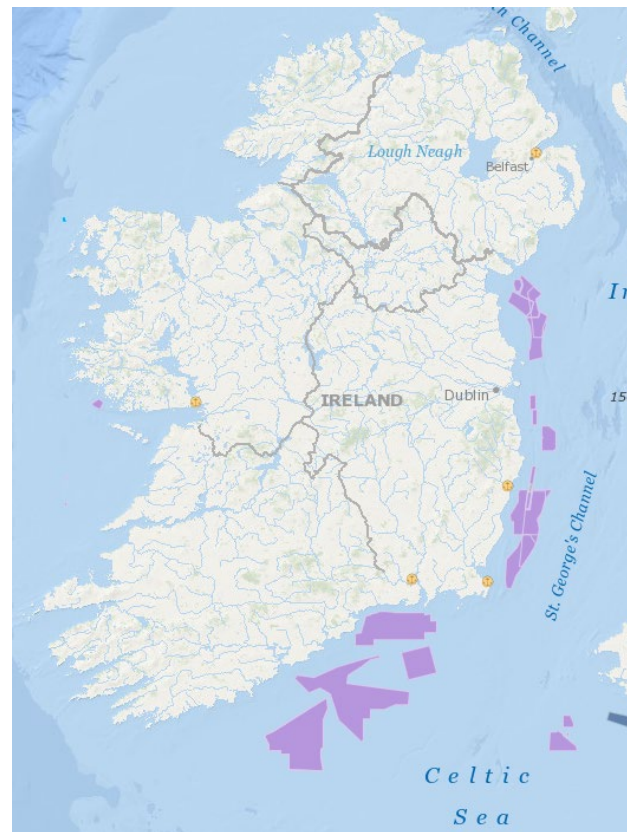

Planned Developments in Ireland

Simply Blue Energy

- Emerald
- Ilen

DP Energy

- Inis Ealga
- Clarus

SSE Renewables

- Celtic Sea