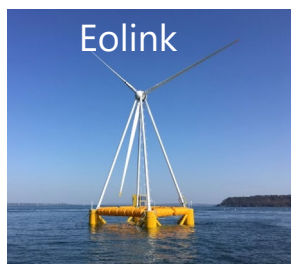

- Inis Ealga
- Clarus

SSE Renewables

- Celtic Sea

A merging of skills

Offshore Fixed Wind

- Turbines
- Cables
- Substations
- Yield Assessments

Oil & Gas

- Dynamic cables
- Mooring & anchors
- Installation
- Operation and Maintenance

Floating Wind

Ship Building

- Naval Architecture
- Fabrication
- Stationkeeping

Offshore and Coastal Industries

- Fishing, Ports & Shipping
- Coastal Infrastructure
- Marine Environmental

Current Designs

Offshore knowledge base in Ireland